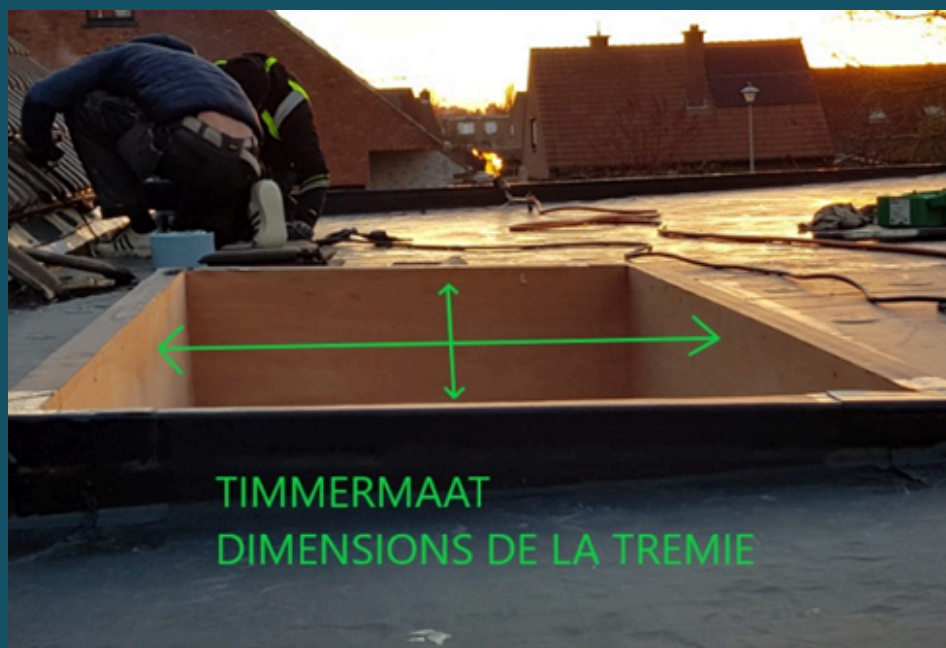

**100% watertight
and windproof**

We enjoy the trust of
over 500
professionals

Easy to install

It can be that simple

What do I need
to measure?

FRAME DIMENSIONS

The timber frame dimensions are the length and width inside the rooftop curb (beam structure or aerated concrete).

VISIBLE AREA

The visible area is what you'll see after the interior finish.

Easy to put on
the roof

We also make
round skylights and
skylights with
walkable glass

IT'S NOT JUST INSTALLING THE SKYLIGHT THAT'S EASY - GETTING YOUR QUOTE IS AS SIMPLE AS A, B, C TOO! IT GOES LIKE THIS: