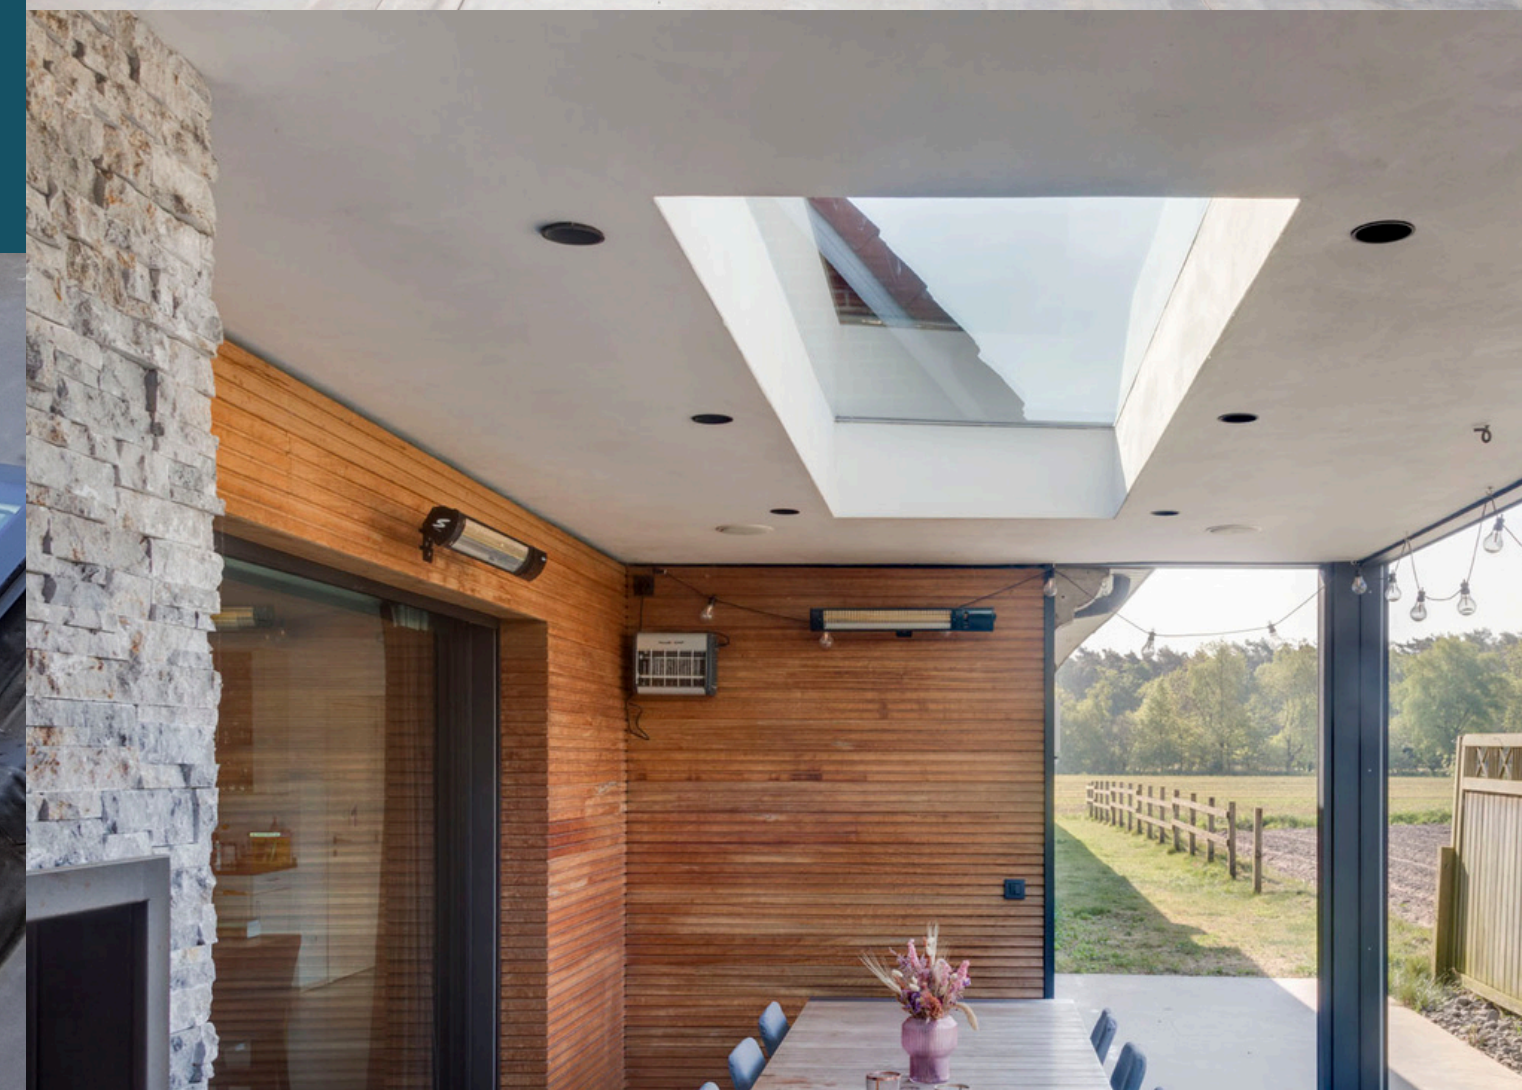

Dakraem

A STUNNING SKYLIGHT WITH
MAXIMUM DAYLIGHT – FOR
ALL FLAT ROOFS

Flood your indoors with natural light with your bespoke rooflight

No visible edge profiles

Range of glazing and finishing options

Easy to install

100% watertight and windproof

High insulating performance

Fully customised and accurate to the millimetre

We can supply frame sizes up to 1400 × 5500 mm for a skylight with a single pane

Your advantage

Our skylight...
Is easy to install

VISIBLE AREA

The visible area is what you'll see after the interior finish.

Easy to put on
the roof

We also make
round skylights and
skylights with
walkable glass

IT'S NOT JUST INSTALLING THE SKYLIGHT THAT'S EASY - GETTING YOUR QUOTE IS AS SIMPLE AS A, B, C TOO! IT GOES LIKE THIS: