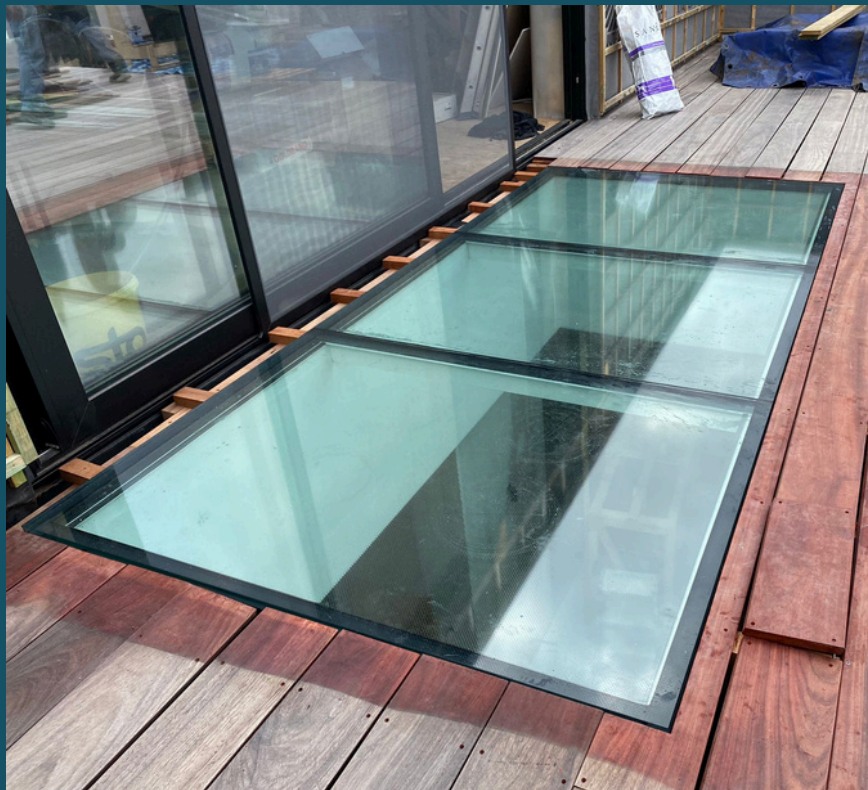

VISIBLE AREA

The visible area is what you'll see after the interior finish.

Easy to put on
the roof

We also make
round skylights and
skylights with
walkable glass

IT'S NOT JUST INSTALLING THE SKYLIGHT THAT'S EASY - GETTING YOUR QUOTE IS AS SIMPLE AS A, B, C TOO! IT GOES LIKE THIS: