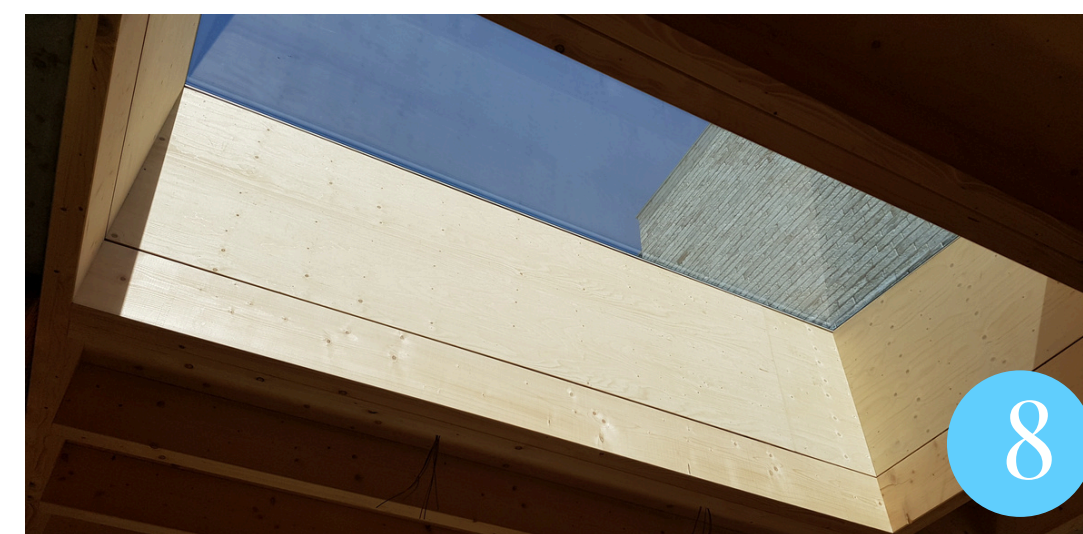

Dakraem

A STUNNING SKYLIGHT WITH
MAXIMUM DAYLIGHT – FOR
ALL FLAT ROOFS

Flood your indoors with natural light with your bespoke rooflight

No visible edge profiles

Range of glazing and finishing options

Easy to install

**100% watertight
and windproof**

We enjoy the trust of
over 500
professionals

Easy to install

It can be that simple

What do I need
to measure?

FRAME DIMENSIONS

The timber frame dimensions are the length and width inside the rooftop curb (beam structure or aerated concrete).

VISIBLE AREA

The visible area is what you'll see after the interior finish.

Easy to put on
the roof

We also make
round skylights and
skylights with
walkable glass

IT'S NOT JUST INSTALLING THE SKYLIGHT THAT'S EASY - GETTING YOUR QUOTE IS AS SIMPLE AS A, B, C TOO! IT GOES LIKE THIS: