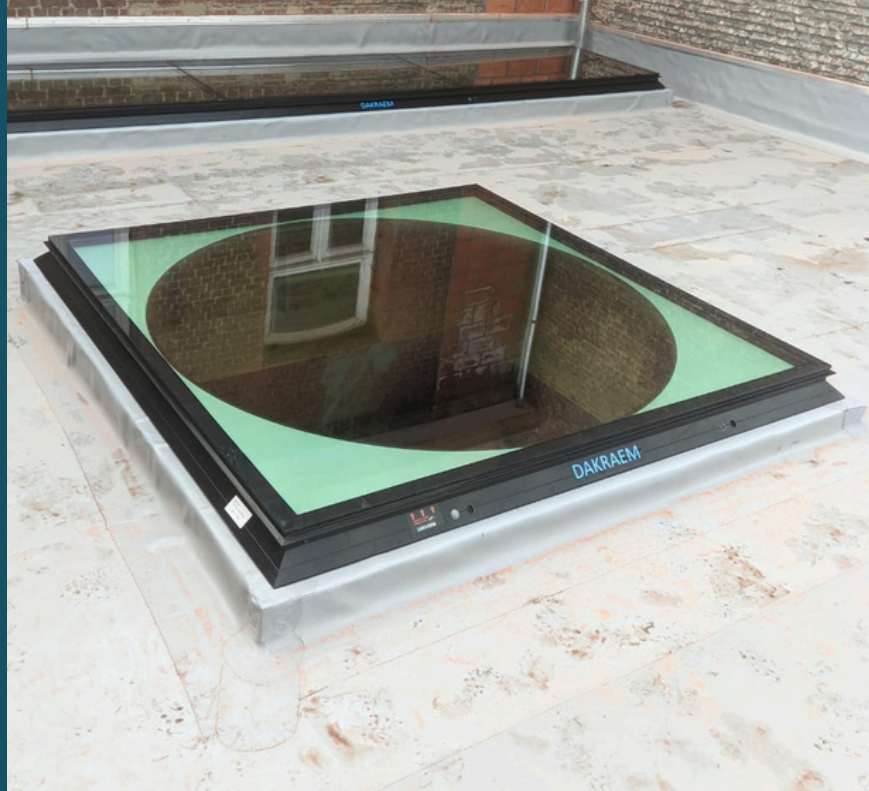

100% watertight and windproof

High insulating performance

Fully customised and accurate to the millimetre

We can supply frame sizes up to 1400 × 5500 mm for a skylight with a single pane

Your advantage

Our skylight...
Is easy to install

**100% watertight
and windproof**

We enjoy the trust of
over 500
professionals

Easy to install

It can be that simple

What do I need
to measure?

FRAME DIMENSIONS

The timber frame dimensions are the length and width inside the rooftop curb (beam structure or aerated concrete).

VISIBLE AREA

The visible area is what you'll see after the interior finish.

Easy to put on
the roof

We also make
round skylights and
skylights with
walkable glass

IT'S NOT JUST INSTALLING THE SKYLIGHT THAT'S EASY - GETTING YOUR QUOTE IS AS SIMPLE AS A, B, C TOO! IT GOES LIKE THIS: