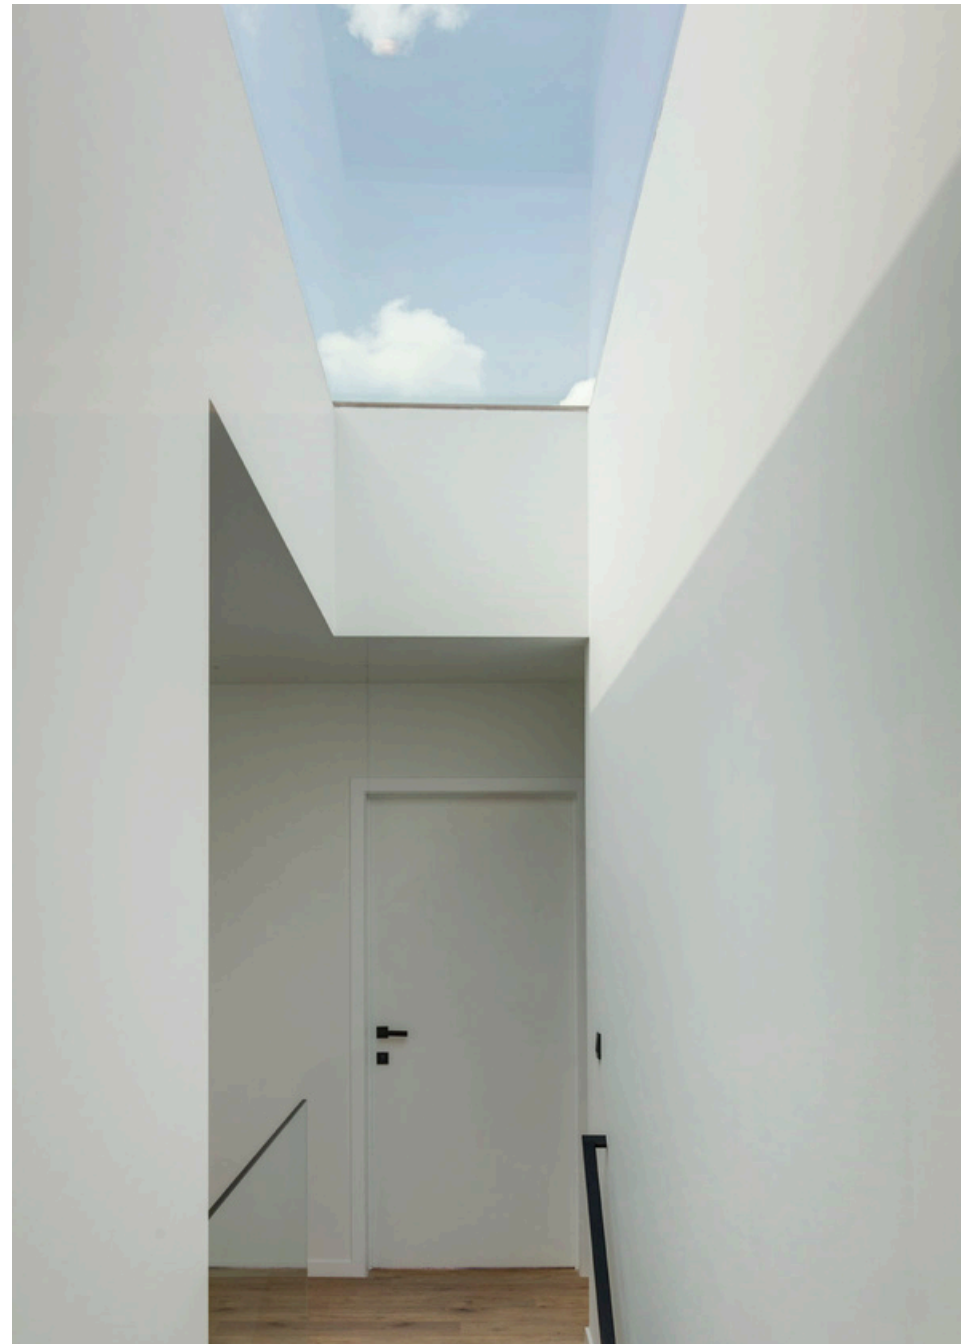

CONTACT

SOCIAL MEDIA

www.instagram.com/dak_raem

www.linkedin.com/company/dakraem

Dakraem Bv
Kruisstraat 128
9111 Belsele

0032 3 771 22 44

www.dakraem.com
info@dakraem.be

DAKRAEM
Frameless rooflights