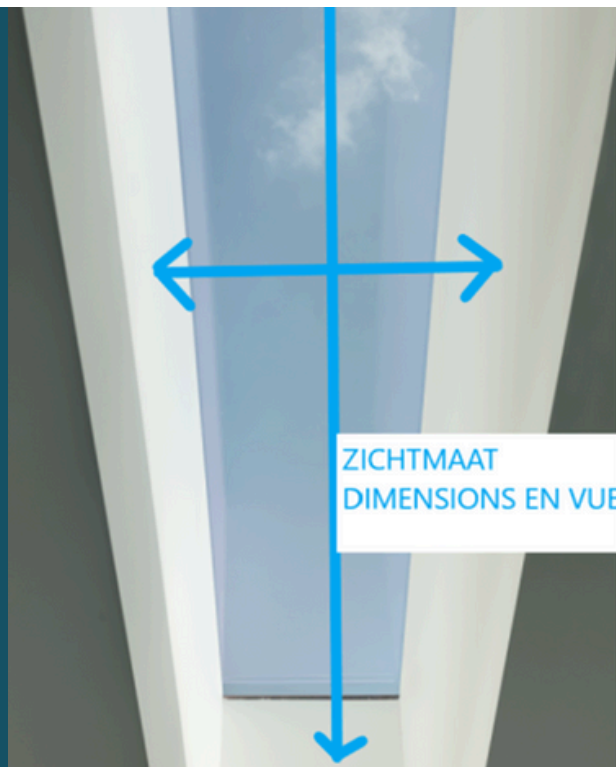

**100% watertight
and windproof**

We enjoy the trust of
over 500
professionals

Easy to install

It can be that simple

What do I need
to measure?

FRAME DIMENSIONS

The timber frame dimensions are the length and width inside the rooftop curb (beam structure or aerated concrete).

INTERIOR FINISH

The width for the interior finish is what you need to finish off your DakRaem so it looks good from the inside. By default, DakRaem uses 50 mm on each side. You can specify less than that, but 50 mm is the maximum.

VISIBLE AREA

The visible area is what you'll see after the interior finish.

Easy to put on
the roof

We also make
round skylights and
skylights with
walkable glass

IT'S NOT JUST INSTALLING THE SKYLIGHT THAT'S EASY - GETTING YOUR QUOTE IS AS SIMPLE AS A, B, C TOO! IT GOES LIKE THIS: