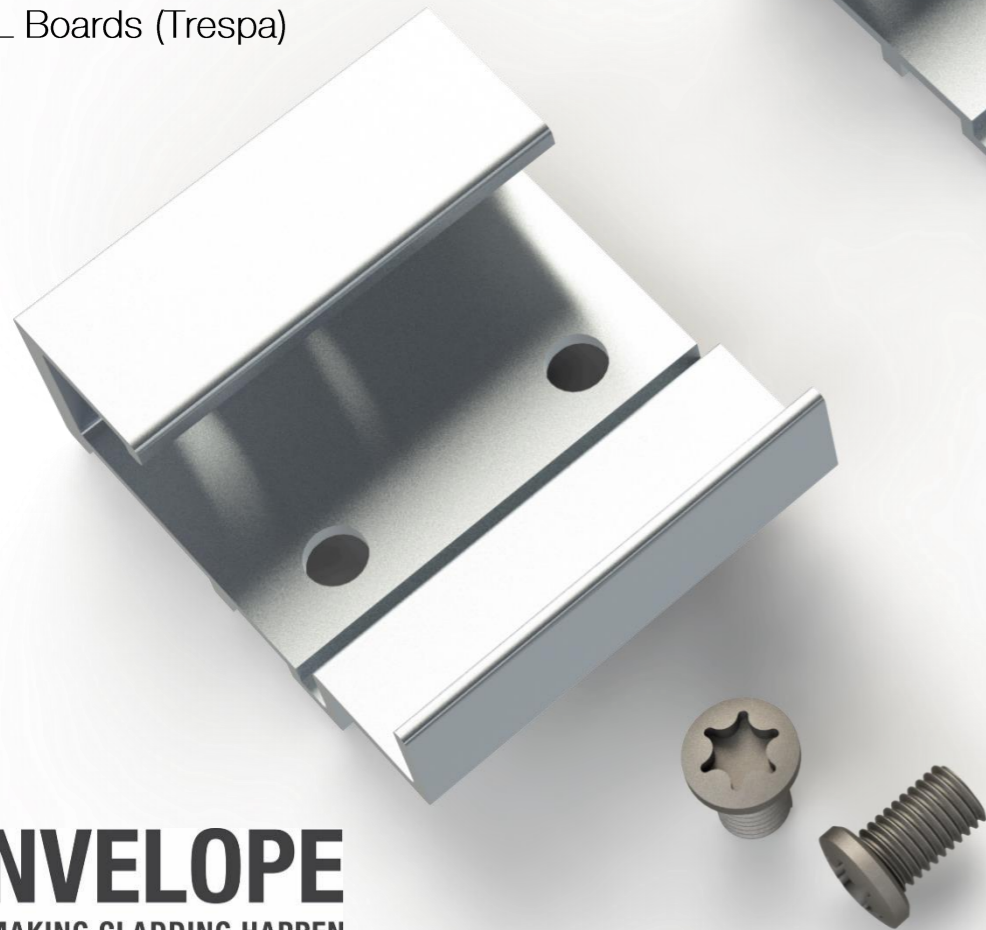

PTS Fixings

HPL Boards (Trespa)

03/NV3-TER 03/NV3-TER-TEC 03/NV3-KEIL 03/NV3-PTS