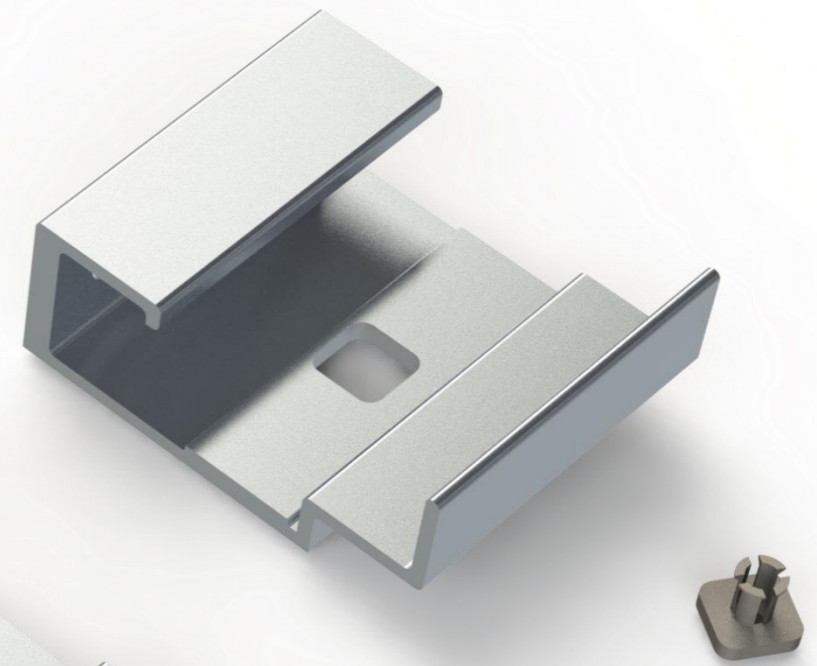

Nvelope NV3 Hangers

Tergo Anchor

By Keil
Marley
Fibre Cement
Textura/Natura

Tergo Plus

By Fischer
Marley
8mm Equitone
Tectiva

Keil Anchor

Fibre C
Stone

PTS Fixings